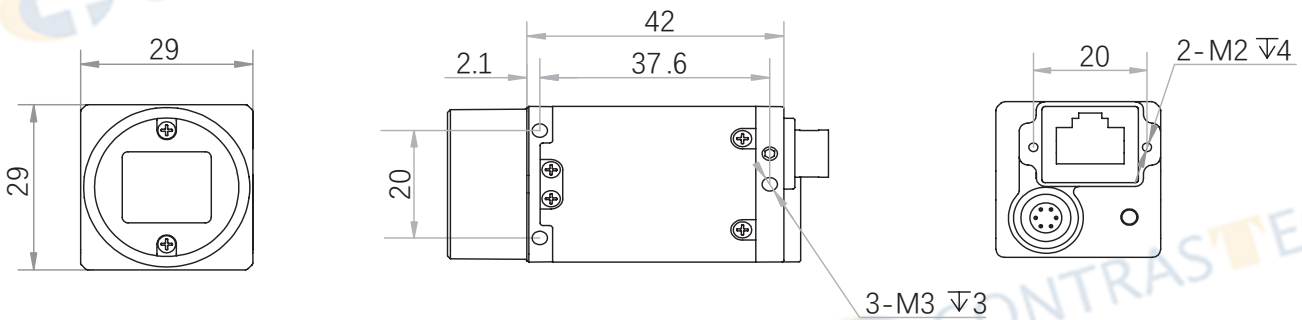

LEO Series Cameras

► Features

- CMOS Sensor
- Wide dynamic range
- 9~24 VDC power supply, PoE optional [except LEO 2000S-56gc-HR and LEO 5000A-24gm/gc-HR]

► Parameters

Model	Sensor	Shutter Type	Sensor Size	Pixel Size [μm ²]	Resolution [HxV pixels]	Frame Rate [fps]	Bit Depth [bit]	Mono/Color	Dynamic Range [dB]	Exposure Time
LEO 720S-125gm-HR	IMX297	Global	1/2.9"	6.9	720 x 540	126.5	10	Mono	74	15μs ~ 10s ¹
LEO 720S-125gc-HR	IMX297	Global	1/2.9"	6.9	720 x 540	126.5	10	Color	74	15μs ~ 10s ¹
LEO 1440S-65gm-HR	IMX296	Global	1/2.9"	3.45	1440 x 1080	65.8	10	Mono	74	15μs ~ 10s ¹
LEO 1440S-65gc-HR	IMX296	Global	1/2.9"	3.45	1440 x 1080	65.8	10	Color	74	15μs ~ 10s ¹
LEO 2000S-56gc-HR	IMX290	Rolling	1/2.8"	2.9	1920 x 1080	56	12	Color	90	128μs ~ 33ms
LEO 5000A-24gm-HR	AR0521	Rolling	1/2.5"	2.2	2592 x 1944	24	12	Mono	63	21μs ~ 1s
LEO 5000A-24gc-HR	AR0521	Rolling	1/2.5"	2.2	2592 x 1944	24	12	Color	63	21μs ~ 1s
LEO 6000S-20gm-HR	IMX178	Rolling	1/1.8"	2.4	3072 x 2048	19.1	12	Mono	71.3	25μs ~ 2.5s
LEO 6000S-20gc-HR	IMX178	Rolling	1/1.8"	2.4	3072 x 2048	19.1	12	Color	71.3	25μs ~ 2.5s
LEO 4020S-10gm-HR	IMX226	Rolling	1/1.7"	1.85	4024 x 3036	9.7	10	Mono	70.5	34μs ~ 2s
LEO 4020S-10gc-HR	IMX226	Rolling	1/1.7"	1.85	4024 x 3036	9.7	10	Color	70.5	34μs ~ 2s

Note 1: Supports ultra-short exposures: 1μs ~ 14μs

► Dimensions

► Accessories

Model	Interface 1	Interface 2	Length	Note
VT-NET-3LK(CAB)	RJ45 (with locking)	RJ45	3m	Cable
VT-Hirose6-7-0.5M	HRS 6pin	Open	0.5m	Trigger/Power Cable
VT-GST25A12	C14	Open	-	12V Power Adapter